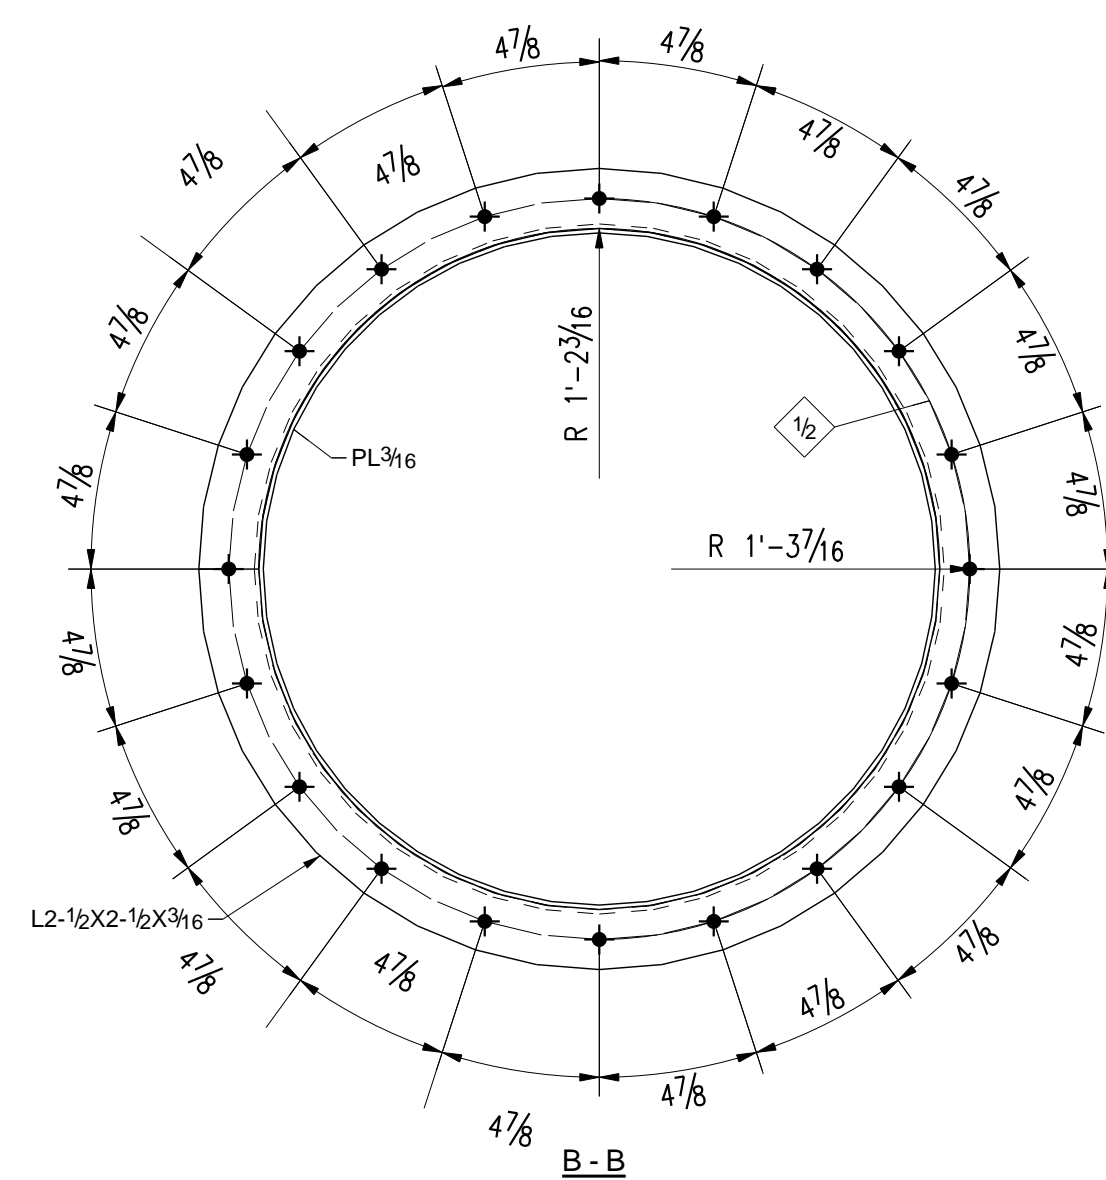

A-A

ELEVATION VIEW

B-B

REV	DESCRIPTION	DATE
STATELINE METALS 64 IMPERIAL DR. #A EVANSTON, WY		
DESCRIPTION		DUCT VIEWS
PROJECT NAME		SPIRIT MINERALS DUCT
DRAWN BY		3D STEEL DETAILERS
DATE DRAWN		08/11/2010
JOB No.		
DRG No.		E2