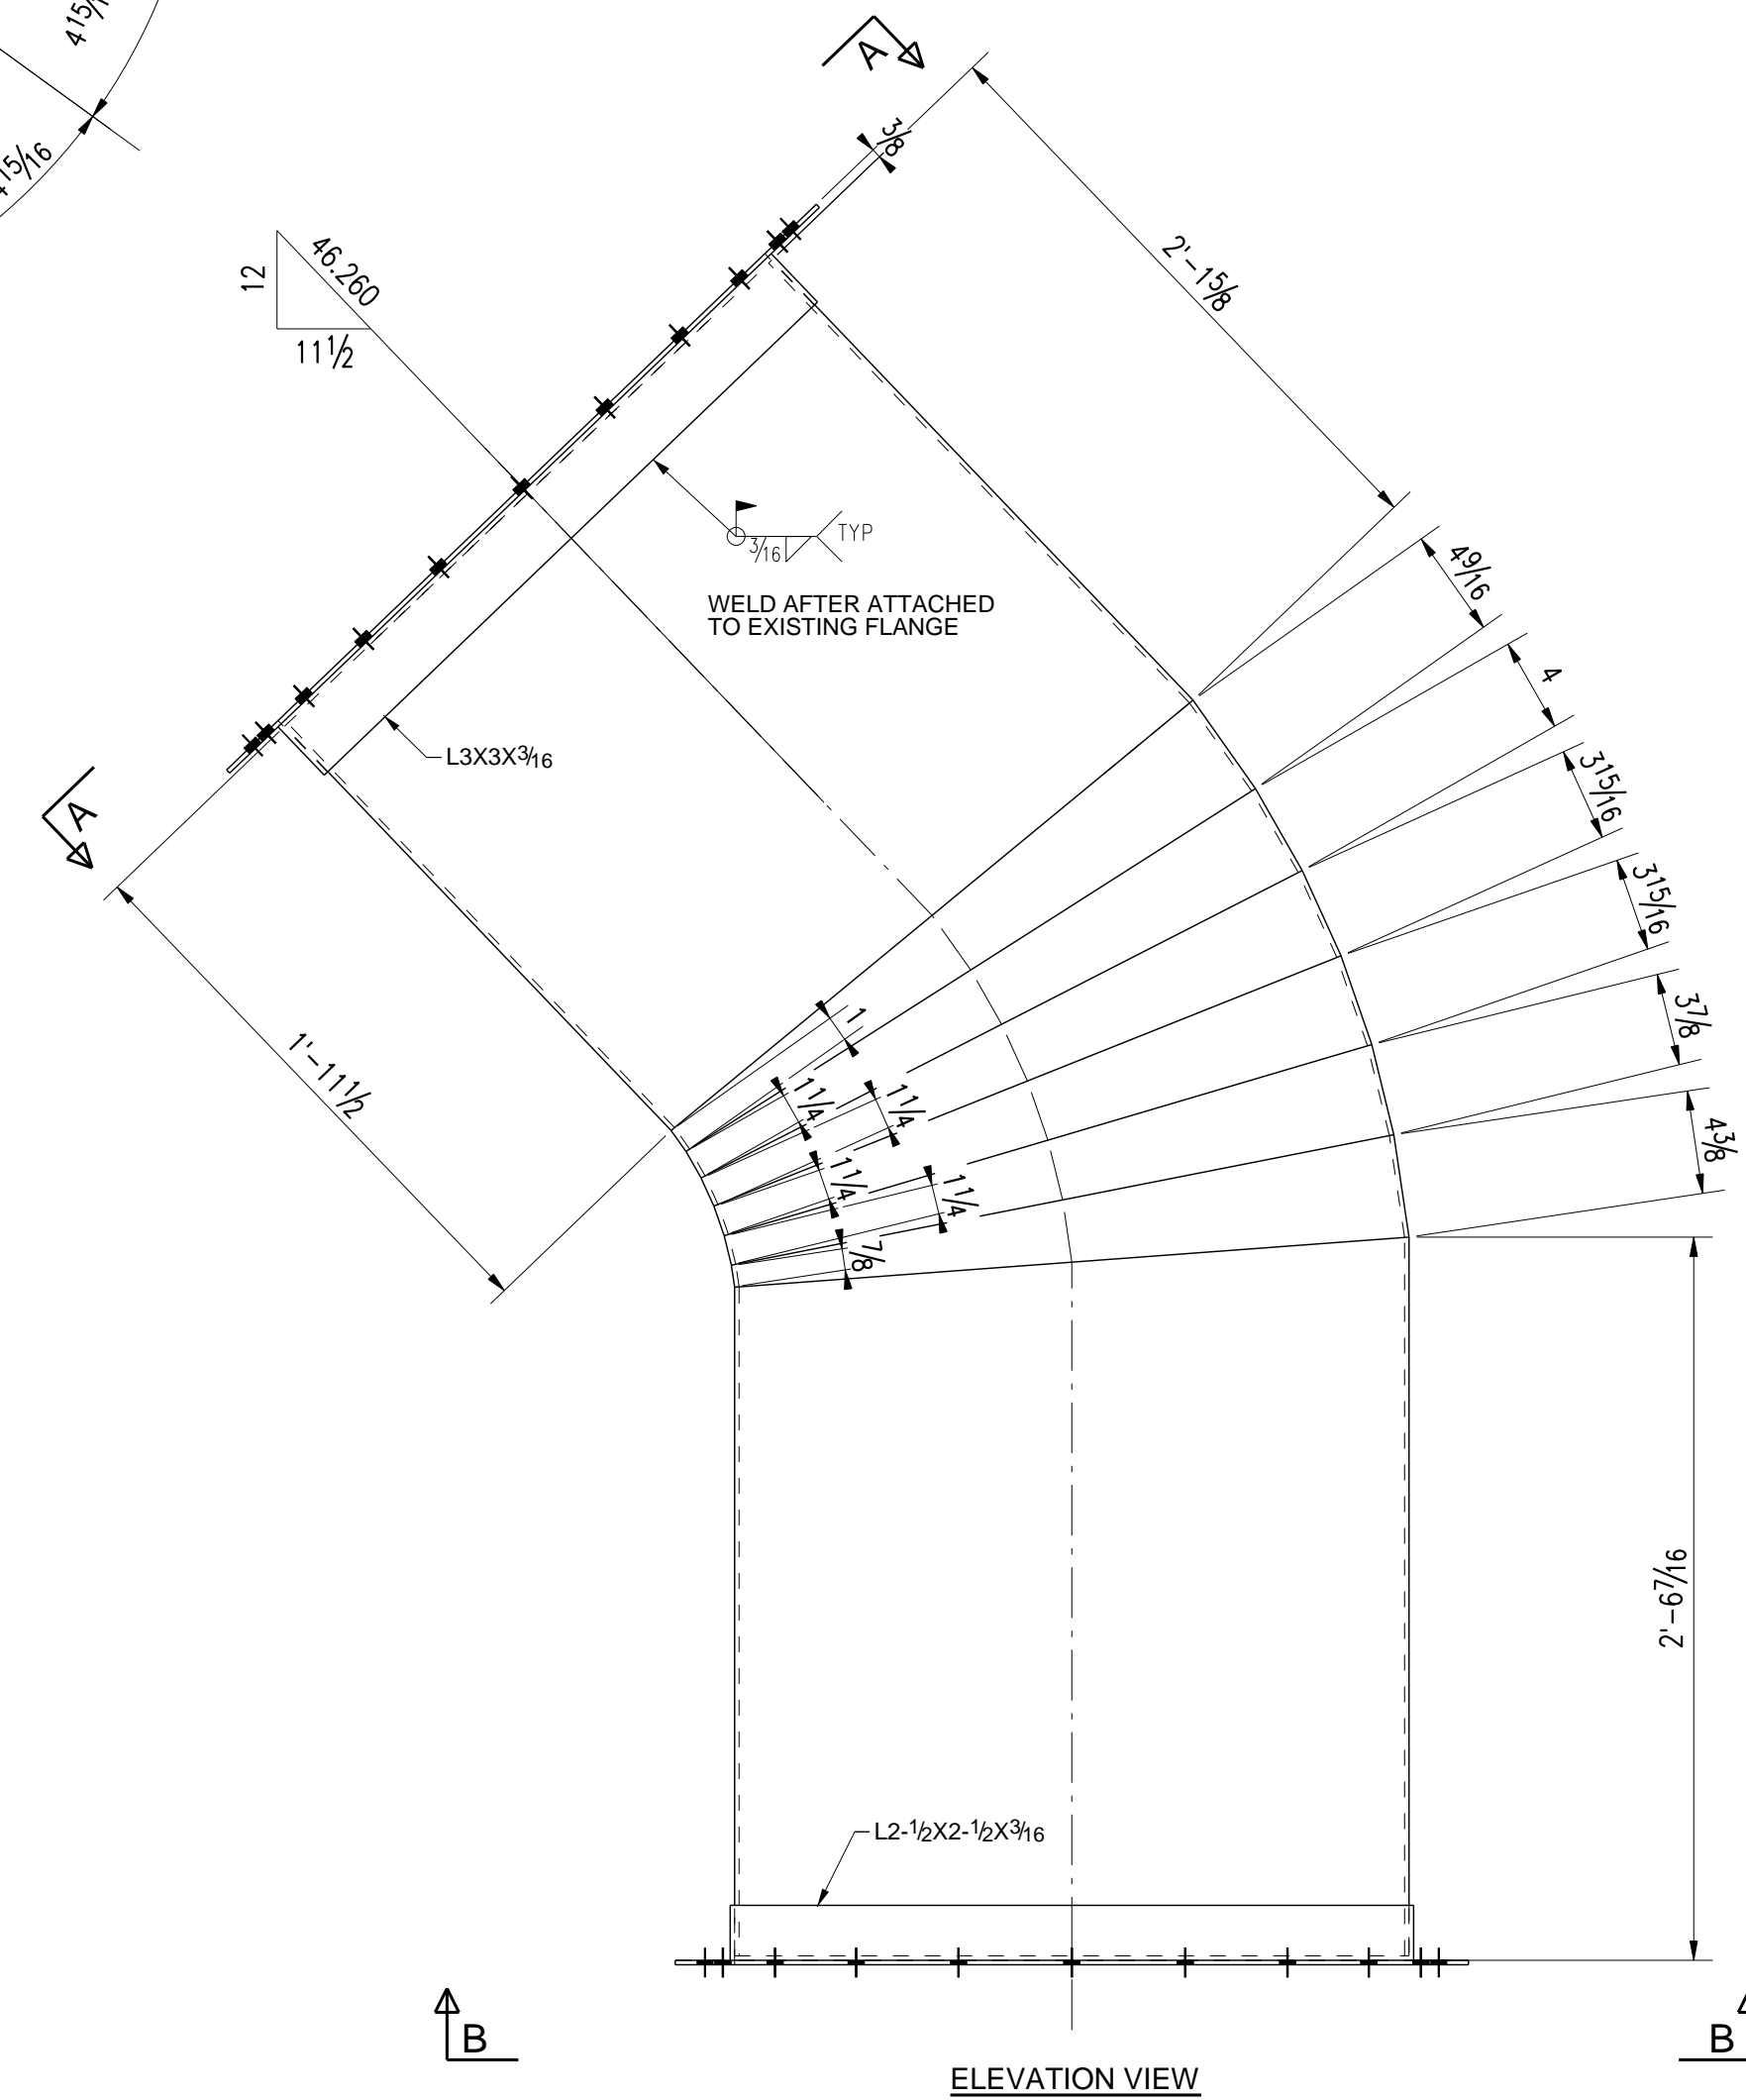

A-A

ELEVATION VIEW

B-B

REV	DESCRIPTION	DATE
STATELINE METALS 64 IMPERIAL DR. #A EVANSTON, WY		
DESCRIPTION		DUCT VIEWS
PROJECT NAME		SPIRIT MINERALS DUCT
DRAWN BY		3D STEEL DETAILERS
DATE DRAWN		08/11/2010
JOB No.		
DRG No.		E2